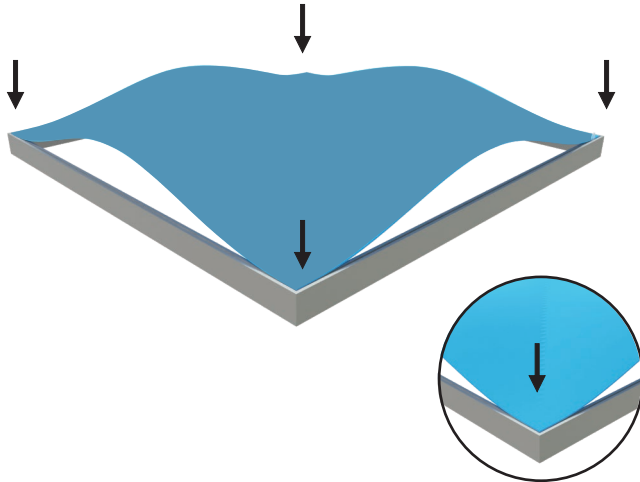

1. 5 Push the silicone bead into each corner of the frame with your thumb.