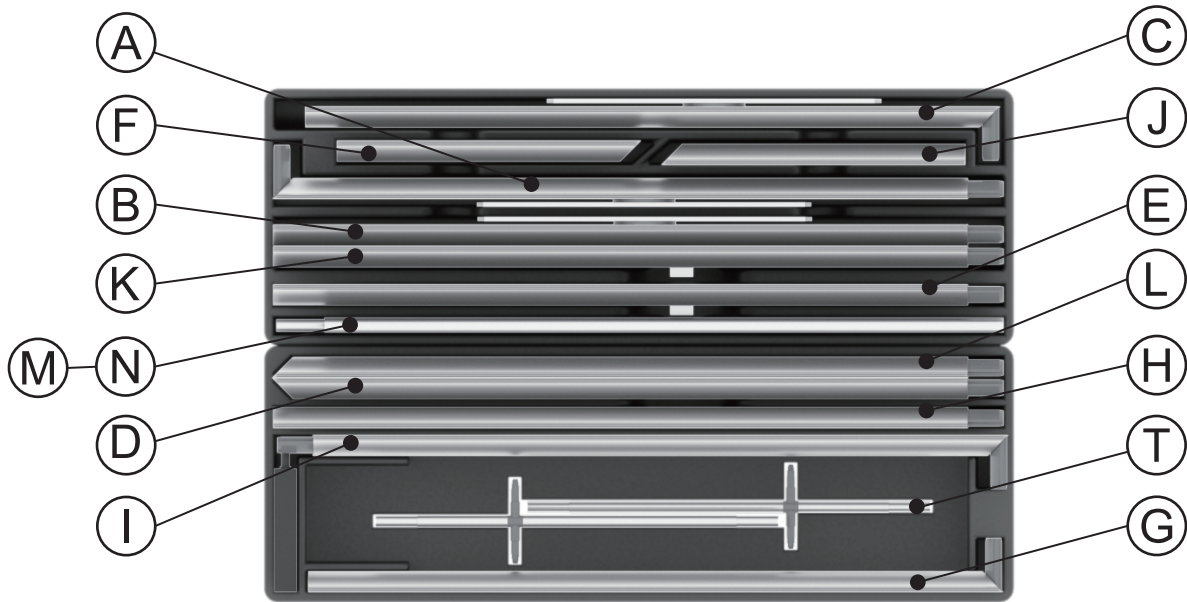

PRODUCT DESCRIPTION

StraightLine SEG display systems feature convenient tool-free assembly, durable light-weight frames, and silicone-edge graphics printed on exclusive One Planet recycled fabrics with impressive vivid graphics, all conveniently organized within molded inserts in a heavy-duty shipping case. Panel F guarantees an attention-demanding showcase, perfectly suited for the highly sought 10ft booth.

PARTS

ASSEMBLY

Assemble parts on the floor and stand-up unit when completed.

1

2

3

4

5